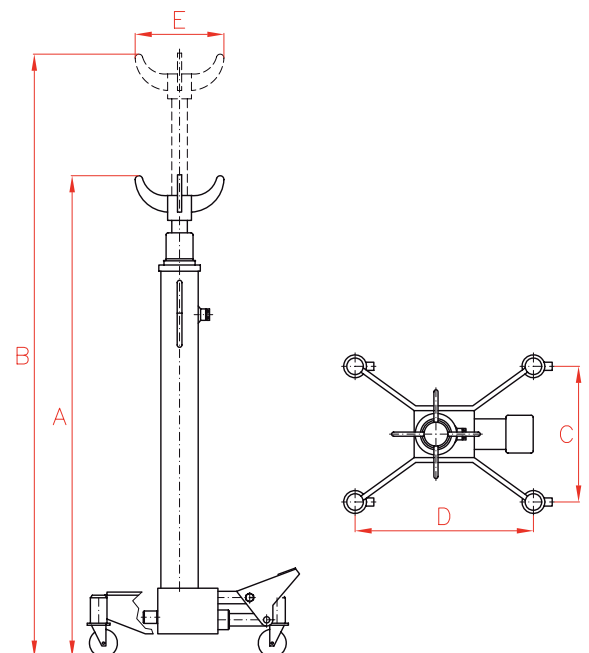

**HIGH LIFT TRANSMISSION JACKS**

Type

**AF**

Capacity

**300 - 1.500 kg**

Max. pressure

**700 bar**

**HIGH LIFT TRANSMISSION JACKS**

- ✓ From 300 to 1.500 kg lifting capacity.
- ✓ Hand operated release valve. Dead Man system.
- ✓ 4 swivel castor wheels for easy manoeuvrability.
- ✓ Foot operated pump keeps hands free.
- ✓ Packed in strong cardboard box.
- ✓ An adaptable head allows a variety of jobs to be undertaken safely.

Capacity	Model	A	B	C	D	E	Weight
kg	LARZEP	mm	mm	mm	mm	mm	kg
300	<b>AF30085</b>	1.200	1.990	610	610	320	22
750	<b>AF75082</b>	1.170	1.930	720	720	320	30
1.200	<b>AF120082</b>	1.170	1.925	720	720	320	32
1.500	<b>AF150080</b>	1.150	1.930	550	610	380	60