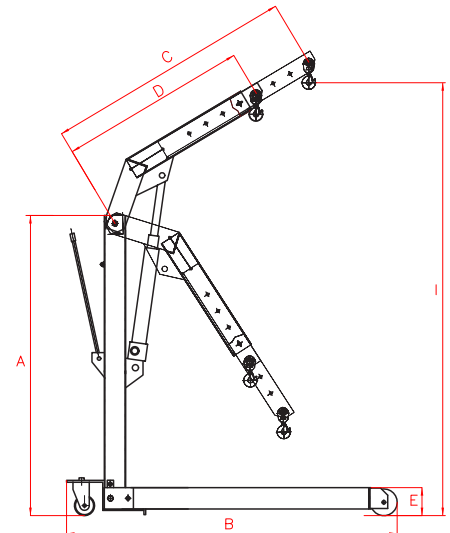

PORTABLE CRANES

Type

DLR

Capacity **650 - 2.000 kg**

Max. pressure **700 bar**

PORTABLE CRANES

- ✓ From 650 to 2.000 kg lifting capacity.
- ✓ Polyamide wheels and swivel rear castor for easy movement.
- ✓ Exceptionally versatile due to their compact dimensions when folded up.
- ✓ Fitted with a safety relief valve to prevent overloading.
- ✓ All models are fitted with an extendable jib to increase reach.
- ✓ Special lowering valve in all models for safer and better control of descent.
- ✓ If the knob is released accidentally, the arm stops.

Model	4 / 3 / 2 / 1 Jib position
LARZEP	kg
DLR006	650 - 550 - 450 - 350
DLR010	1.000 - 900 - 800 - 700
DLR020	2.000 - 1.750 - 1.650 - 1.250

Capacity	Model	A	B	C	D	E	I	L	N	Weight
kg	LARZEP	mm	mm	mm	mm	mm	mm	mm	mm	kg
650	DLR006	1.580	1.480	1.300	960	112	2.200	820	530	83
1.000	DLR010	1.580	1.580	1.300	960	112	2.200	970	530	99
2.000	DLR020	1.740	1.920	1.610	1.200	150	2.460	1.080	700	175