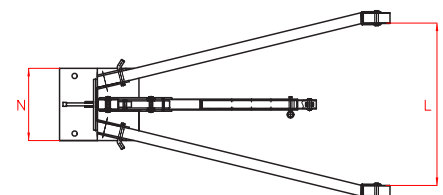

PORTABLE CRANES

Type

DLR

Capacity **650 - 2.000 kg**

Max. pressure **700 bar**

PORTABLE CRANES

- ✓ From 650 to 2.000 kg lifting capacity.
- ✓ Polyamide wheels and swivel rear castor for easy movement.
- ✓ Exceptionally versatile due to their compact dimensions when folded up.
- ✓ Fitted with a safety relief valve to prevent overloading.
- ✓ All models are fitted with an extendable jib to increase reach.
- ✓ Special lowering valve in all models for safer and better control of descent.
- ✓ If the knob is released accidentally, the arm stops.

Model	4 / 3 / 2 / 1 Jib position
LARZEP	kg
DLR006	650 - 550 - 450 - 350
DLR010	1.000 - 900 - 800 - 700
DLR020	2.000 - 1.750 - 1.650 - 1.250

Capacity	Model	A	B	C	D	E	I	L	N	Weight
kg	LARZEP	mm	mm	mm	mm	mm	mm	mm	mm	kg
650	DLR006	1.580	1.480	1.300	960	112	2.200	820	530	83
1.000	DLR010	1.580	1.580	1.300	960	112	2.200	970	530	99
2.000	DLR020	1.740	1.920	1.610	1.200	150	2.460	1.080	700	175